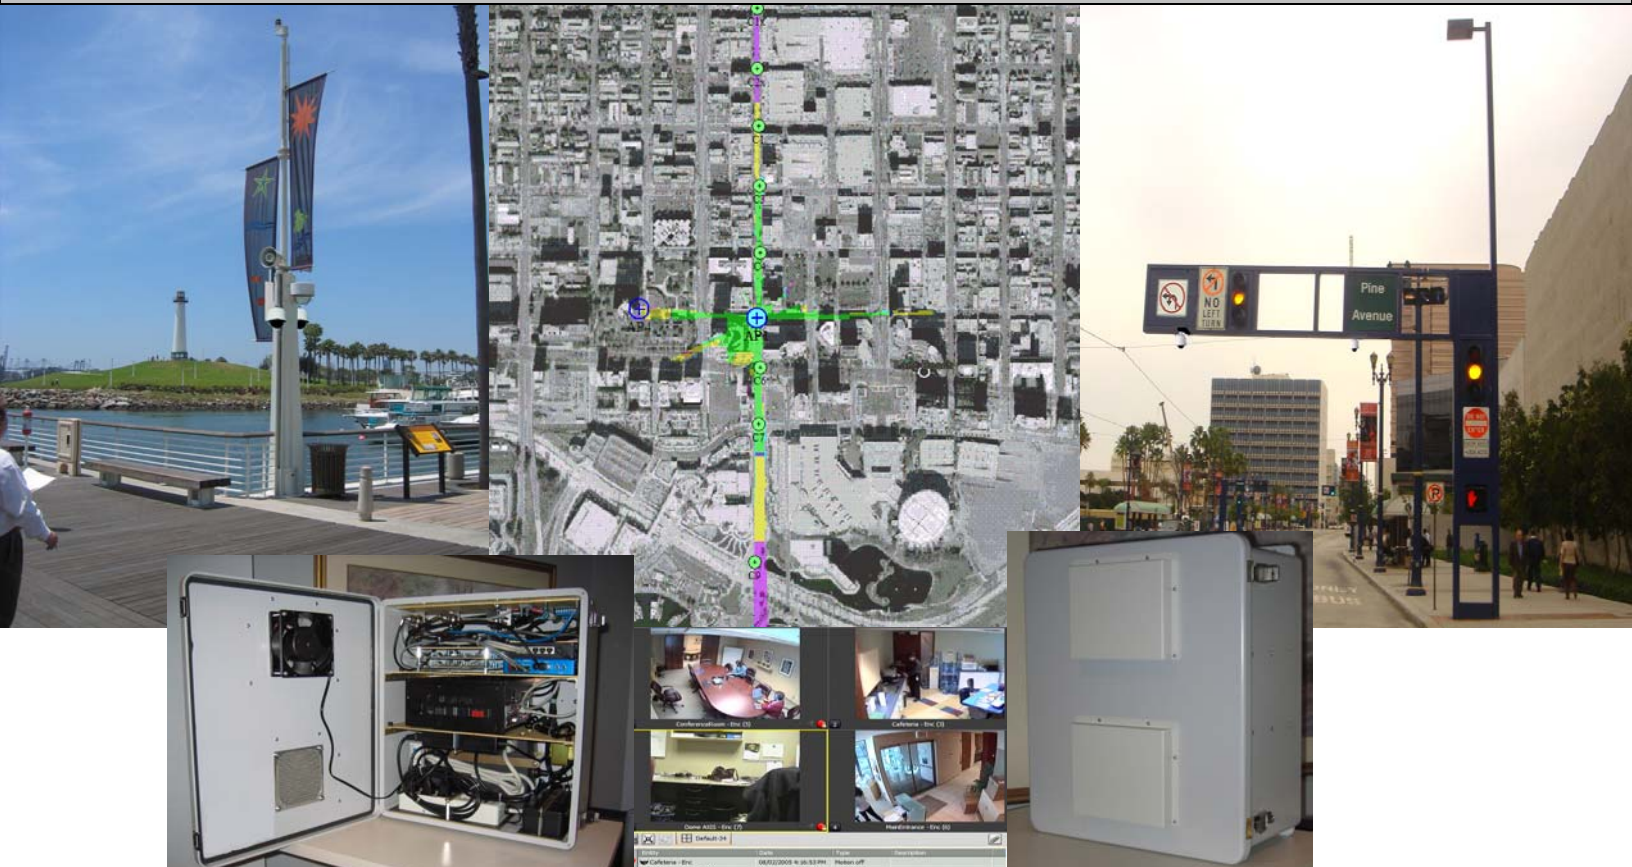

CelVideo™

Wireless Video Surveillance System

- Centralized video monitoring
- Multiple cameras per unit
- Local high resolution video storage
 - Up to 7 days
 - 4 FIPS at 30fps
- Simultaneous monitoring stream
- Dual video encoder
- Compact unit
- Environmental enclosure
- Battery backup
 - 30 minutes
- Local high resolution video storage
 - Up to 7 days
 - 4 FIPS at 30fps
- Up to four Radios
 - 4.9 GHz
 - 5.1 to 5.8 GHz
 - 5.9 GHz

CelVideo is the ideal solution for wireless video surveillance for downtown areas, ports, harbors, railways, roads, borders and private areas. Each CelVideo enclosure supports two high quality cameras and has local storage (400 GB) to archive the video stream. This high quality video can be used as evidence and allows face recognition and plate reading at a distance.

The cameras have day and night capability and optionally infra-red illuminators can be added.

Each CelVideo enclosure can connect as a wireless client and transmit video streams from both cameras to a central